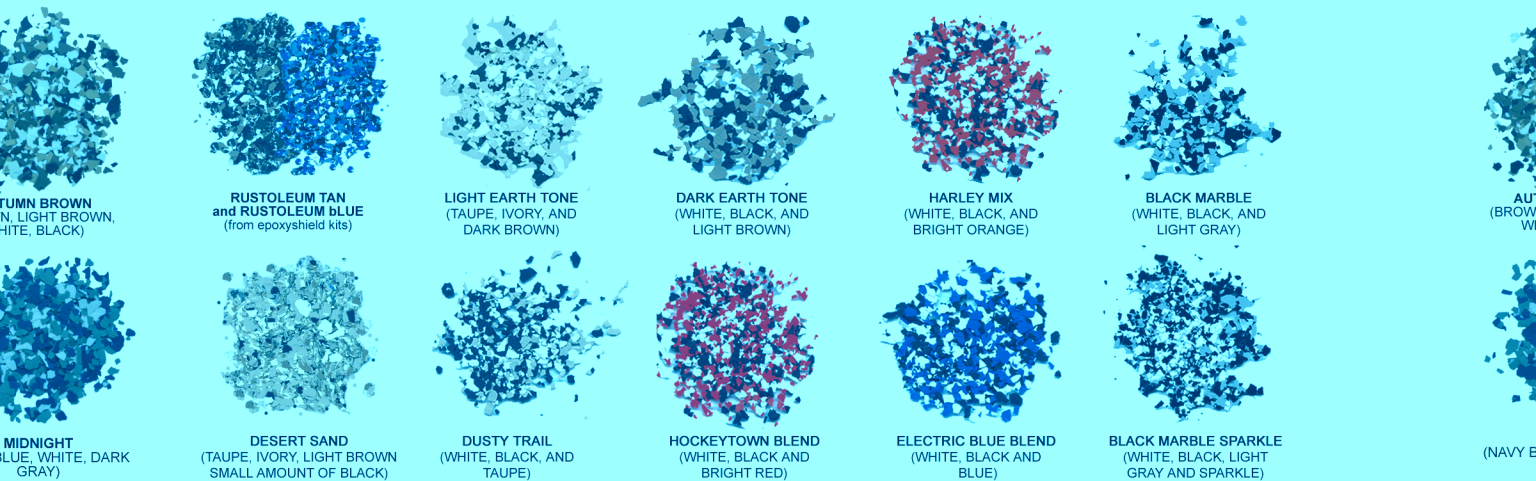

COLOR CHIP SELECTION

STANDARD SIZE 1/4"
ALL COLORS AVAILABLE IN MICROCHIPS SIZE 1/16"

BLACK LIGHT SENSITIVE CHIPS - FLUORESCENT COLORS

METALLIC ADDITIVE FLAKES

GLOW-IN-THE-DARK

PREMADE BLENDS - OR CREATE YOUR OWN

COLOR CHART PROVIDES A BASIC REPRESENTATION OF THE COLOR. SLIGHT DIFFERENCES MAY OCCUR IN COLOR AND APPEARANCE.