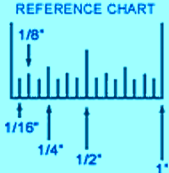

COLOR CHIP SELECTION

STANDARD SIZE 1/4"
ALL COLORS AVAILABLE IN MICROCHIPS SIZE 1/16"

BLACK LIGHT SENSITIVE CHIPS - FLUORESCENT COLORS

METALLIC ADDITIVE FLAKES

GLOW-IN-THE-DARK

PREMADE BLENDS - OR CREATE YOUR OWN

COLOR CHART PROVIDES A BASIC REPRESENTATION OF THE COLOR. SLIGHT DIFFERENCES MAY OCCUR IN COLOR AND APPEARANCE.