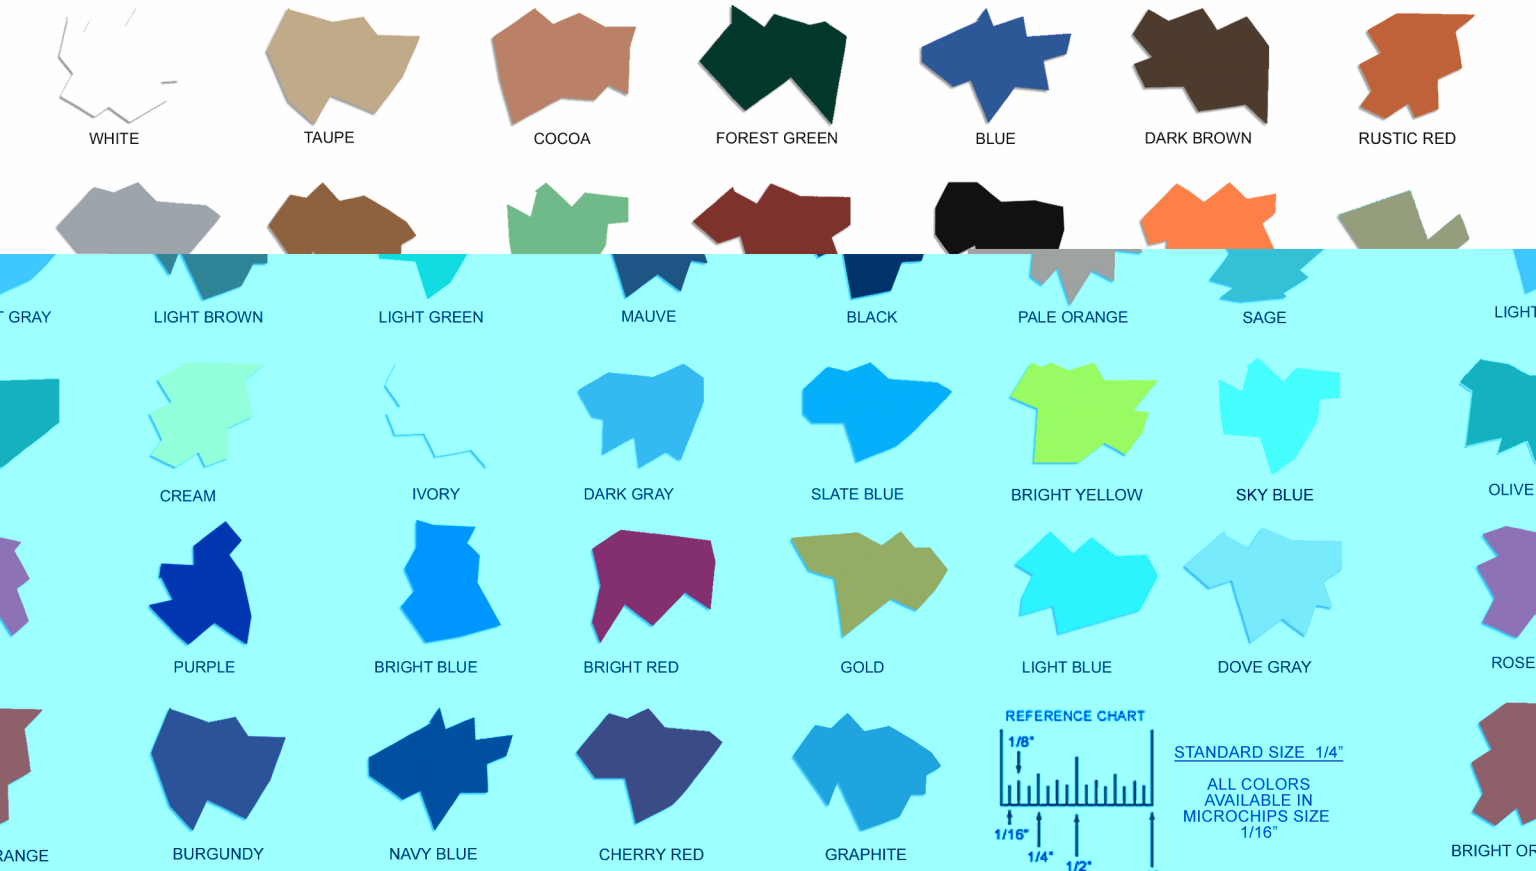

COLOR CHIP SELECTION

STANDARD SIZE 1/4"
ALL COLORS AVAILABLE IN MICROCHIPS SIZE 1/16"

BLACK LIGHT SENSITIVE CHIPS - FLUORESCENT COLORS

METALLIC ADDITIVE FLAKES

GLOW-IN-THE-DARK

PREMADE BLENDS - OR CREATE YOUR OWN

COLOR CHART PROVIDES A BASIC REPRESENTATION OF THE COLOR. SLIGHT DIFFERENCES MAY OCCUR IN COLOR AND APPEARANCE.